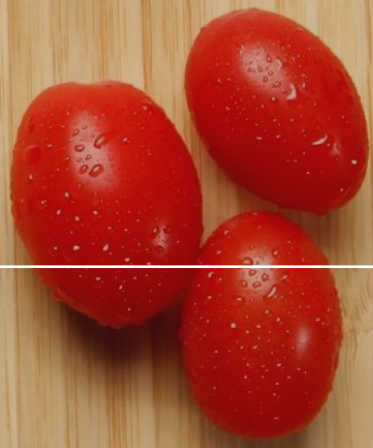

Aperitivos gourmet

[Voltar Início](#)